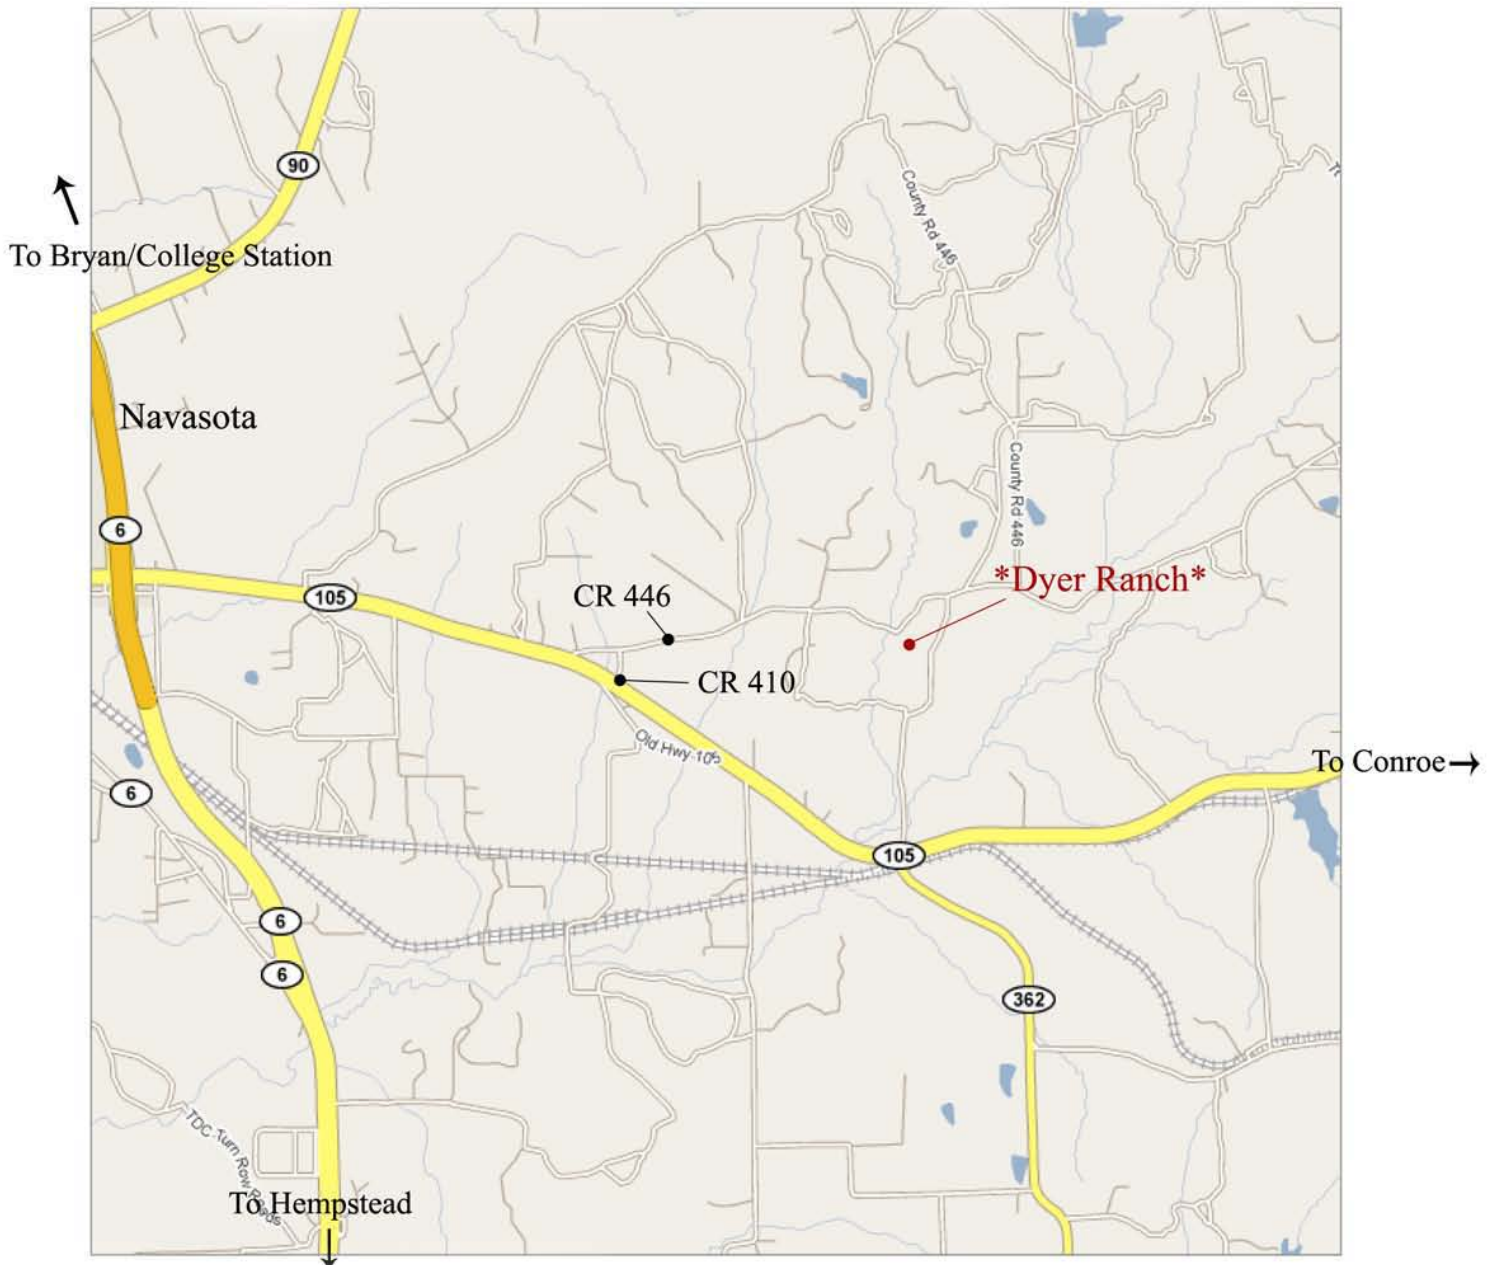

BCSRC '09 HRC Quad Upland and Youth Hunt Extravaganza Dyer Ranch, Navasota, TX

Directions from Bryan College Station:

Hwy 6 south to Navasota, take 105 east. Go approx 3.3 miles and turn left on CR 410. Follow until reaching CR 446, then turn right. Follow until you see our sign on the right. You will drive up a hill to a gate and see us from there.

From Conroe:

Travel 105 toward Navasota approx 40 miles. Turn right on CR 410 and follow until reaching CR 446. Turn right and follow a couple of miles. Watch for our sign on the right.

From Houston:

Hwy 6 to Hempstead, then Navasota. Exit 105 east and go approx 3.3 miles. Turn left on CR 410 and follow to CR 446. Turn right and follow a couple miles until you see our sign on the right