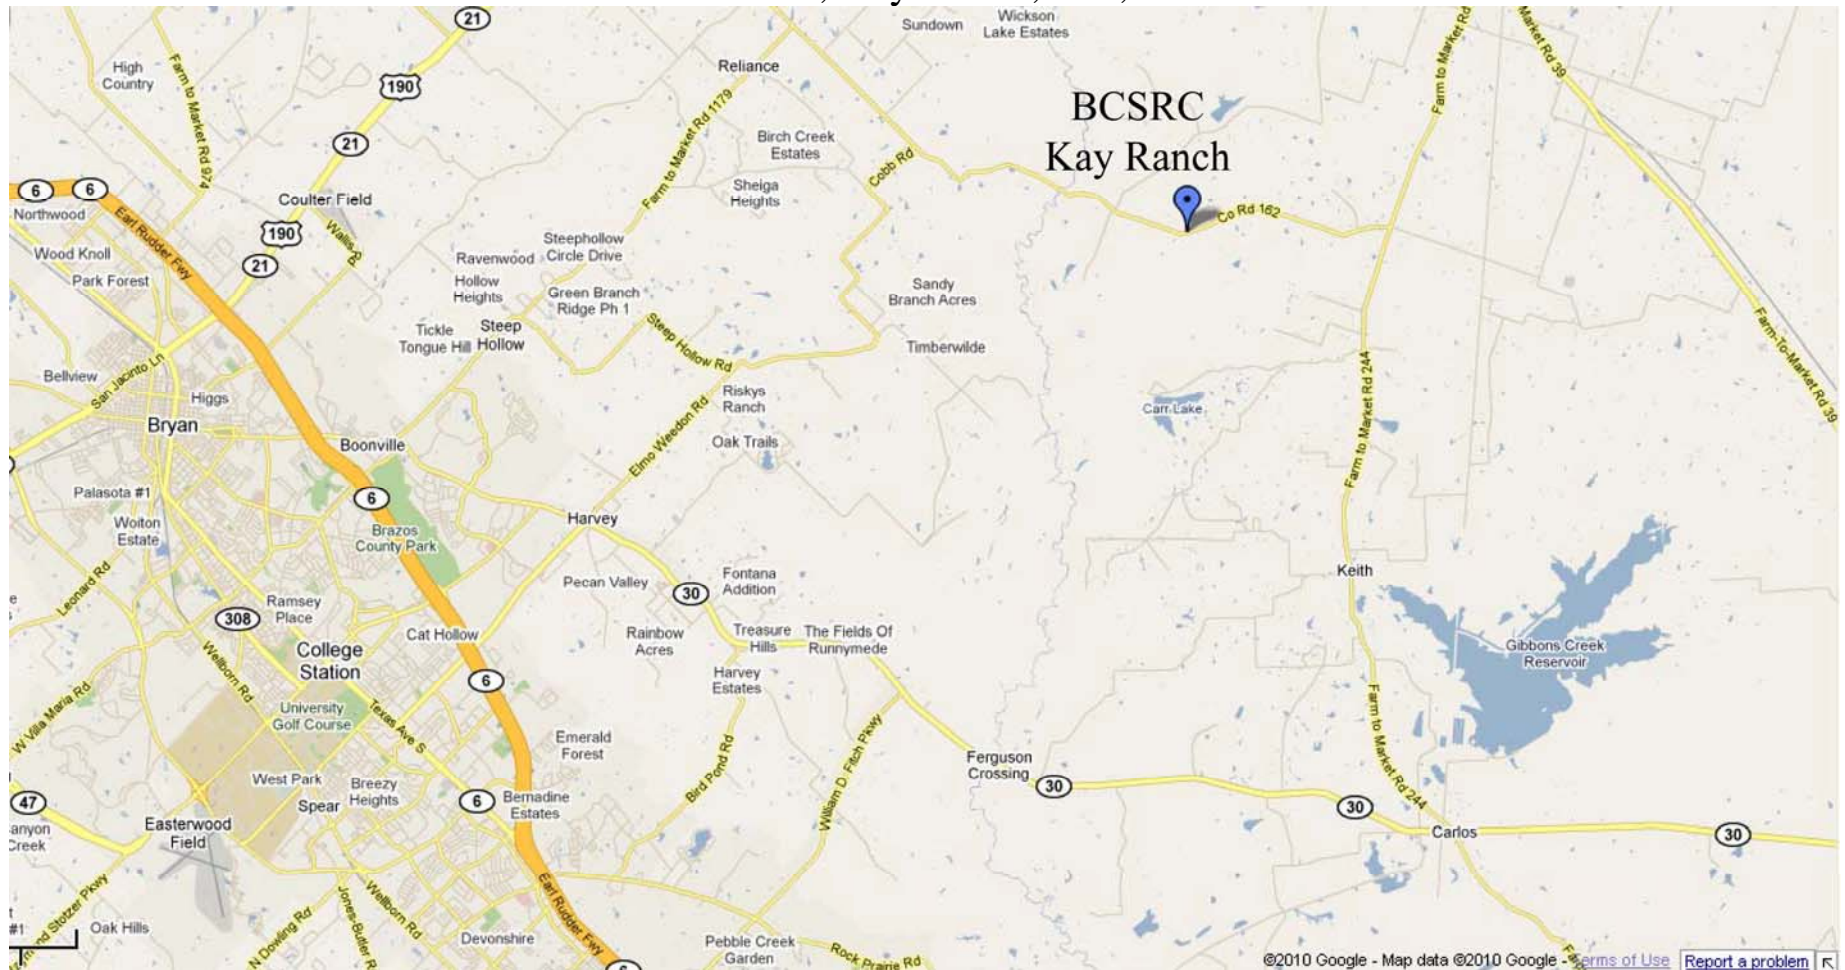

## Welcome to the BCSRC 2010 HRC Hunt Tests, Kay Ranch, Iola, Texas

Directions from Carlos, TX:

Follow FM 244 north approximately 11 miles. Turn left (west) on County Road 162. Travel approximately 3 miles and look for our sign on the right.