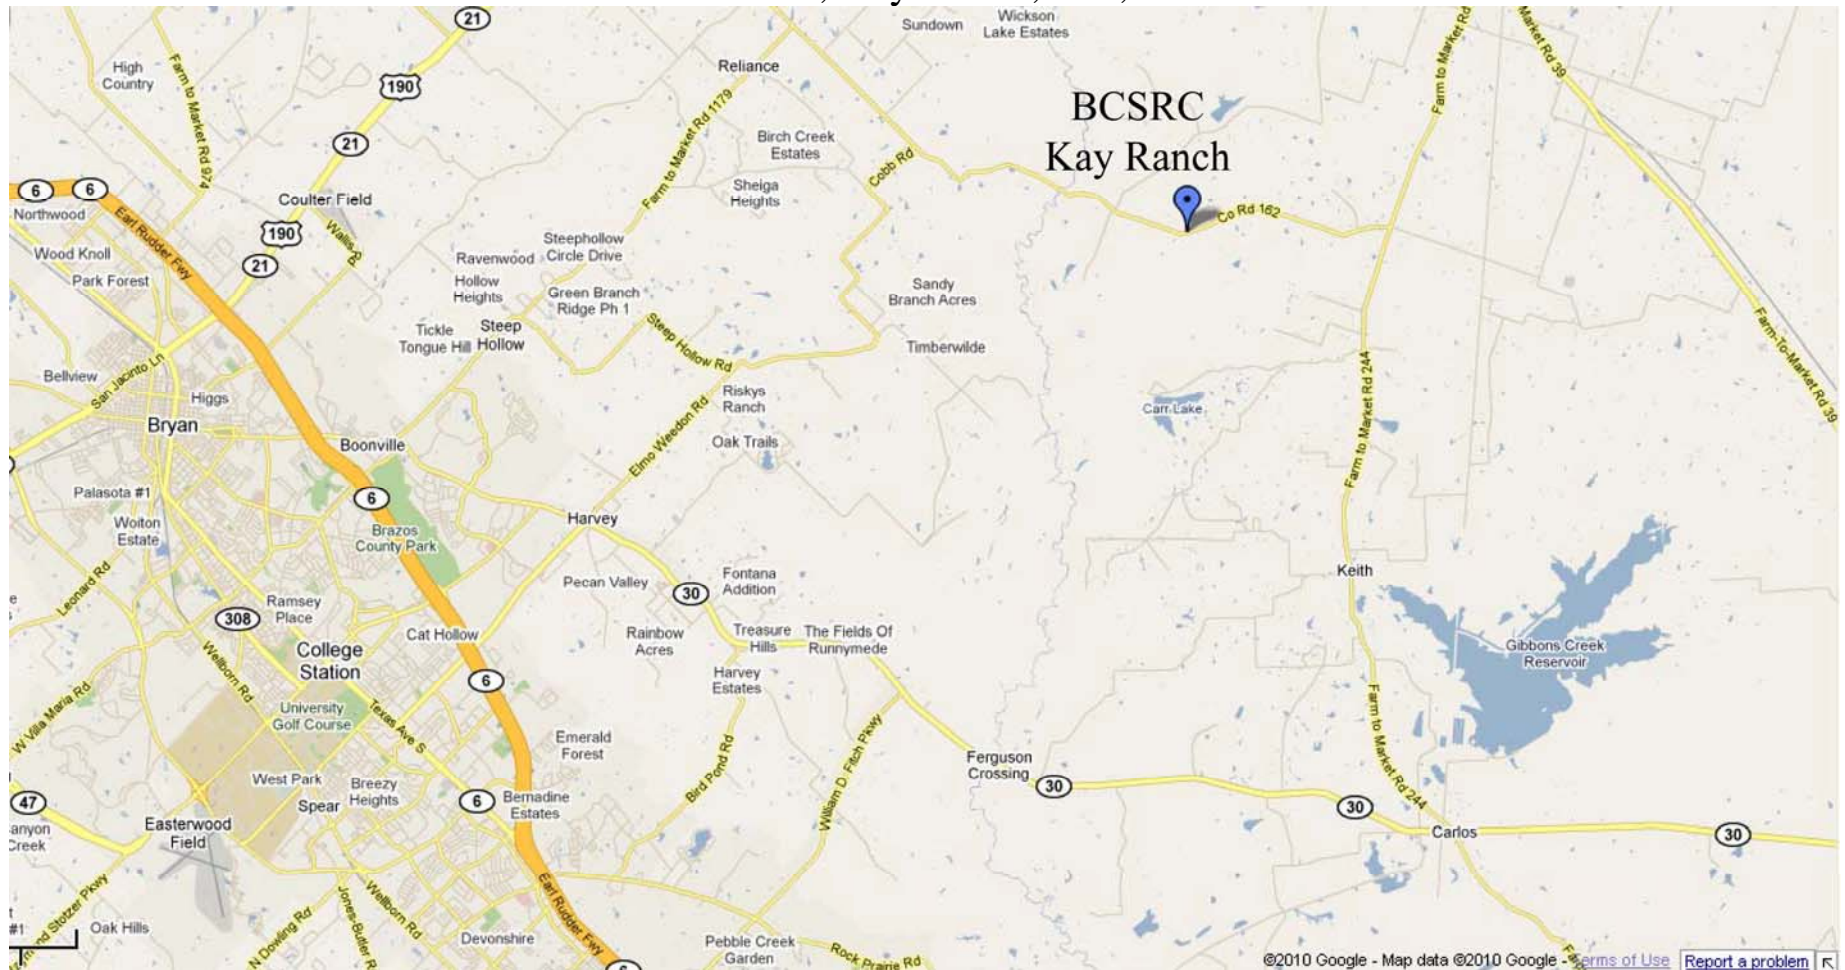

Welcome to the BCSRC 2011 HRC Hunt Tests, Kay Ranch, Iola, Texas

Directions from Carlos, TX:

Follow FM 244 north approximately 11 miles. Turn left (west) on County Road 162. Travel approximately 3 miles and look for our sign on the right.